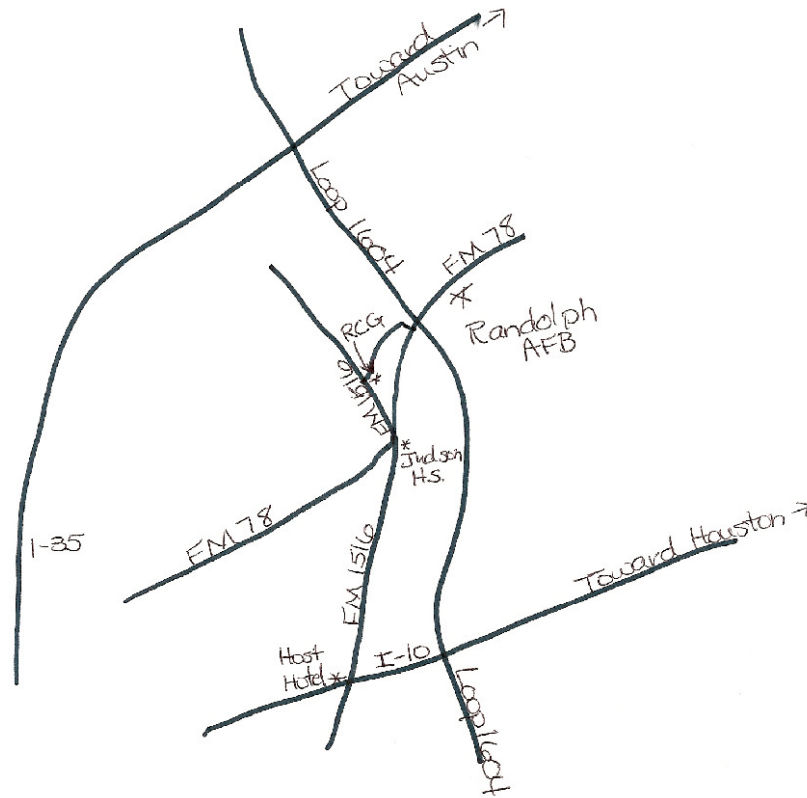

River City Gymnastics and Cheerleading  
103 Kneupper St.  
Converse, TX 78109  
(210) 946-8256

**From I-10** Exit FM 1516 and follow road toward Converse. Go past Converse city hall and turn right on Kneupper St.

**From I-35 (or 281)** take 1604 (south/east) exit FM 78. Turn left at light onto FM 78. Go to second light (Judson High School will be on left) and turn right onto FM 1516 (S. Seguin Road). Go past Converse City Hall and turn right onto Kneupper ST. We are on the corner. We have parking next to our building, in a paved lot across the street, and in a vacant lot next to our building. We will have a parking lot attendant available to assist you.

**Host Hotel:** Best Western San Antonio East Inn & Suites  
8669 I-10 East (corner of I-10 and FM 1516)

Converse, TX 78109

(210) 661-8669

Ask for River City Rate